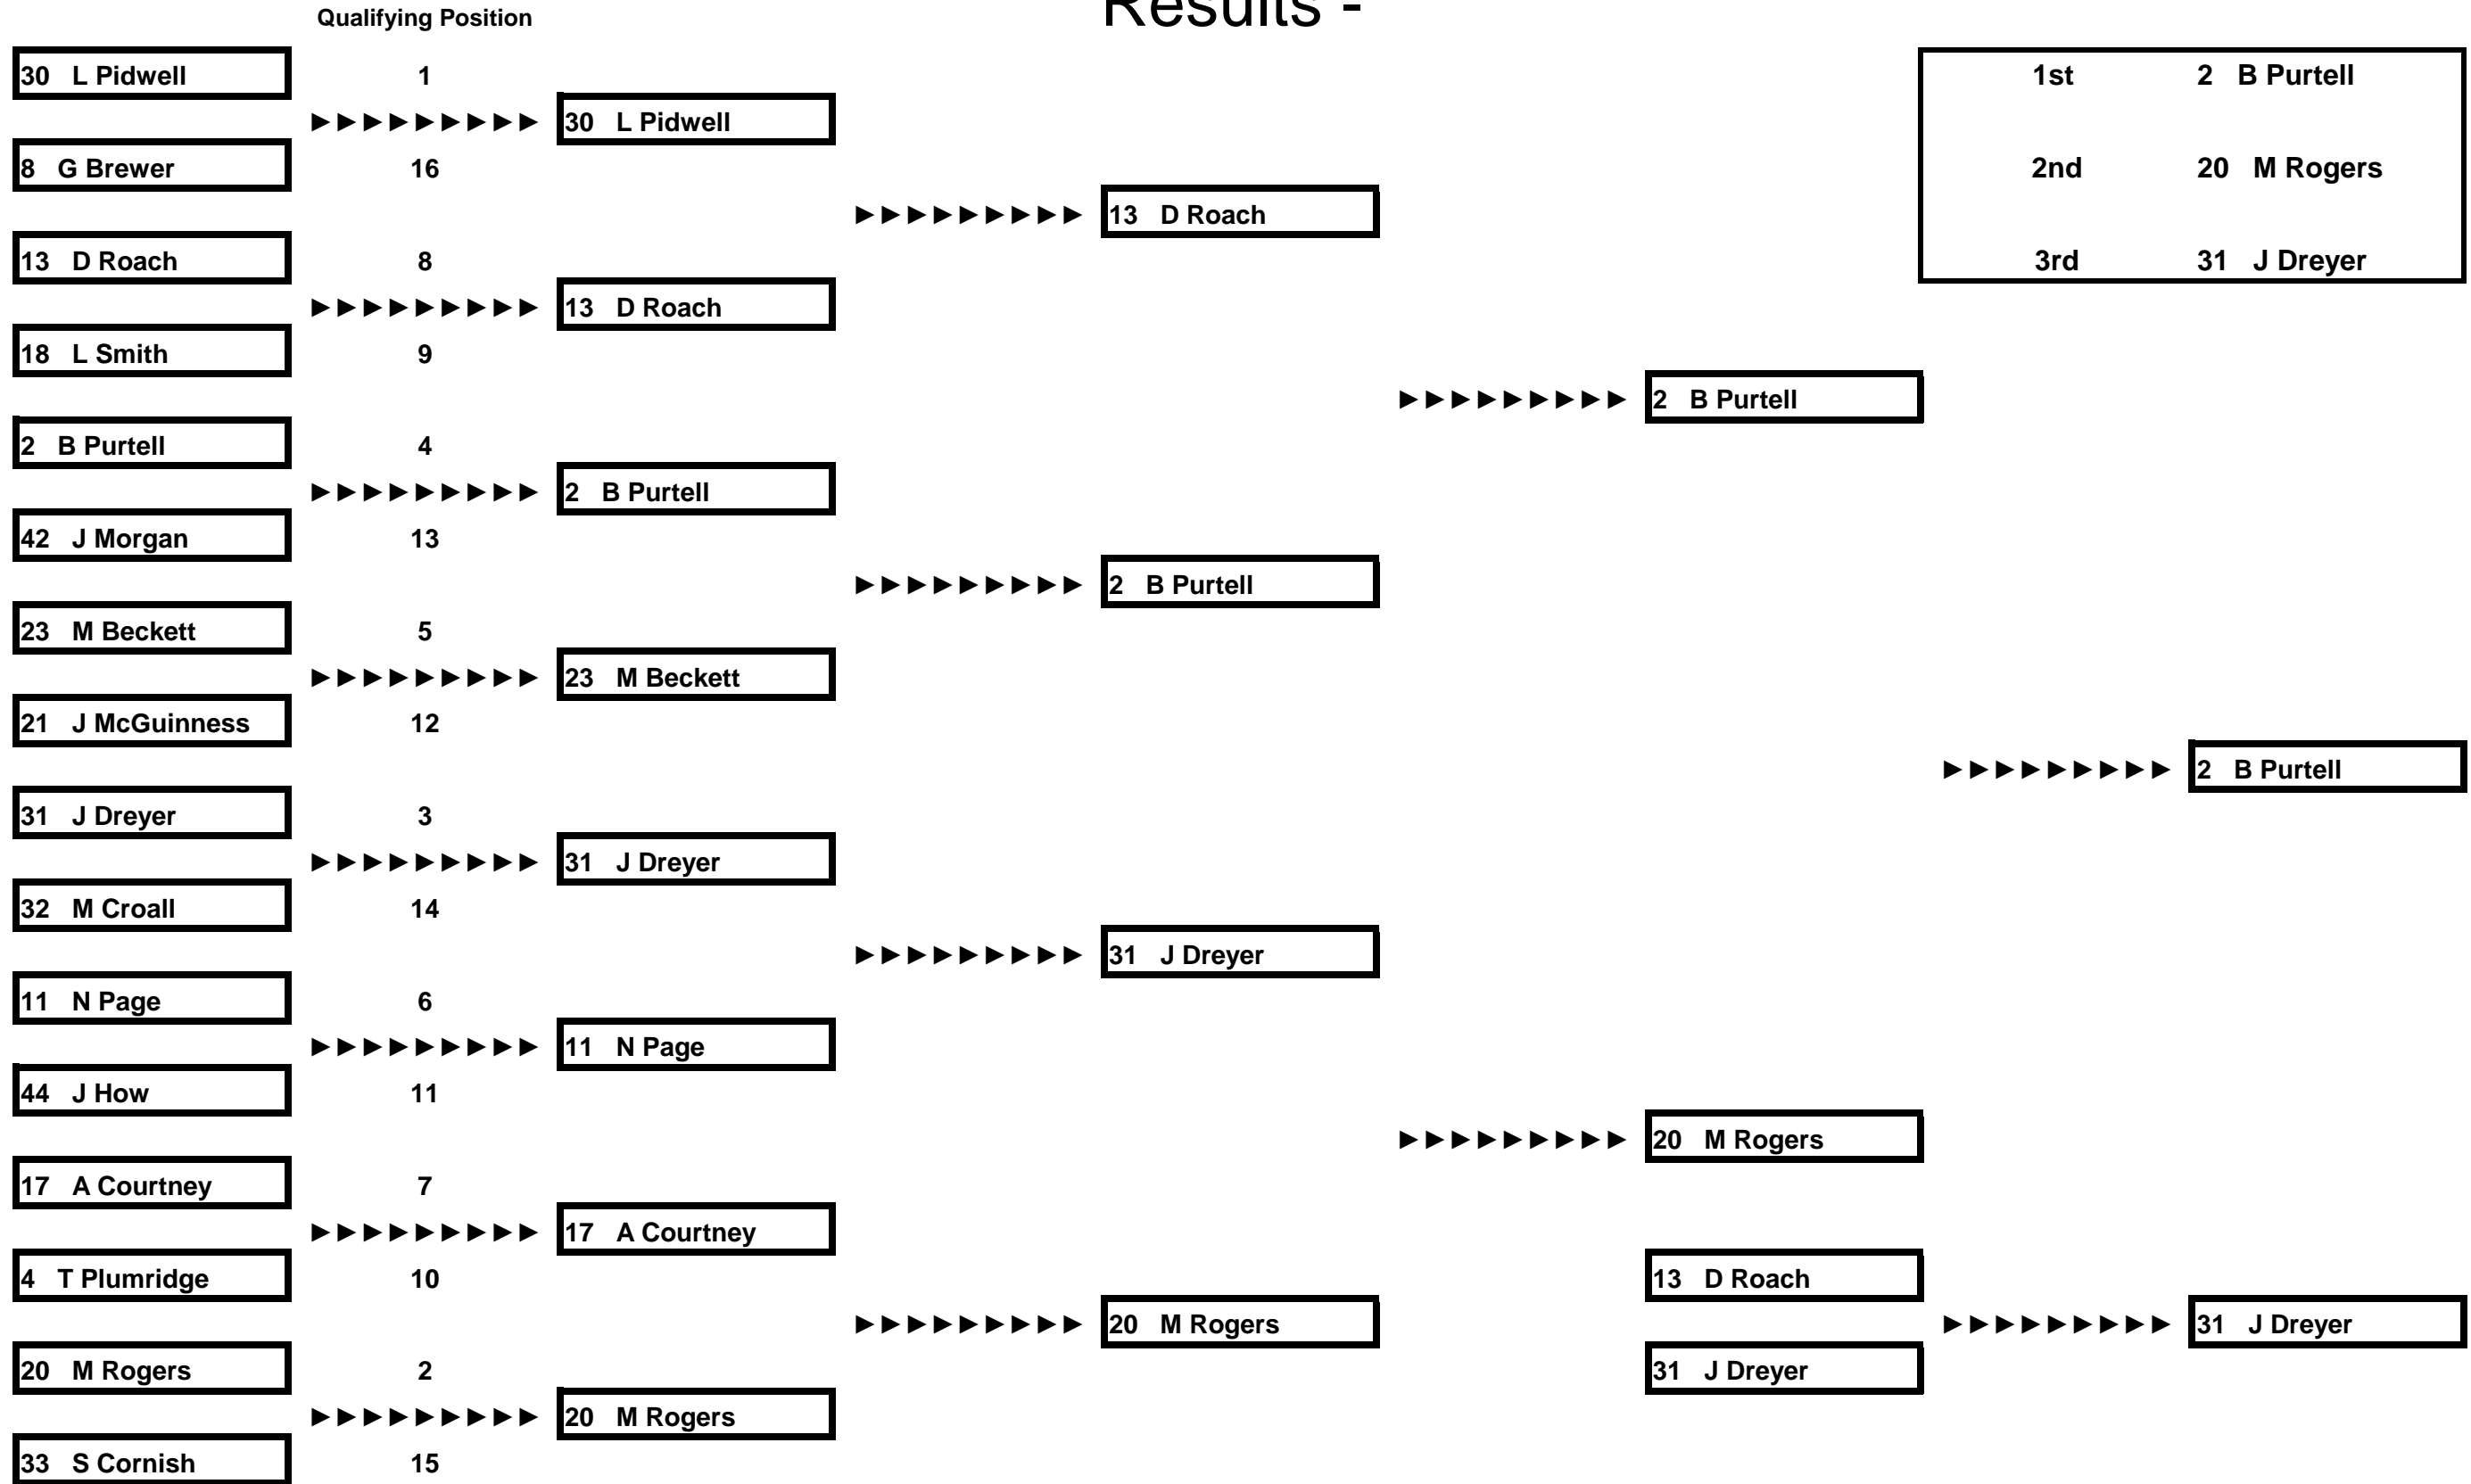

STATE DRIFT SERIES 2008 - ROUND 5 - TOP 16

Results -

Non qualifier: 1 S House